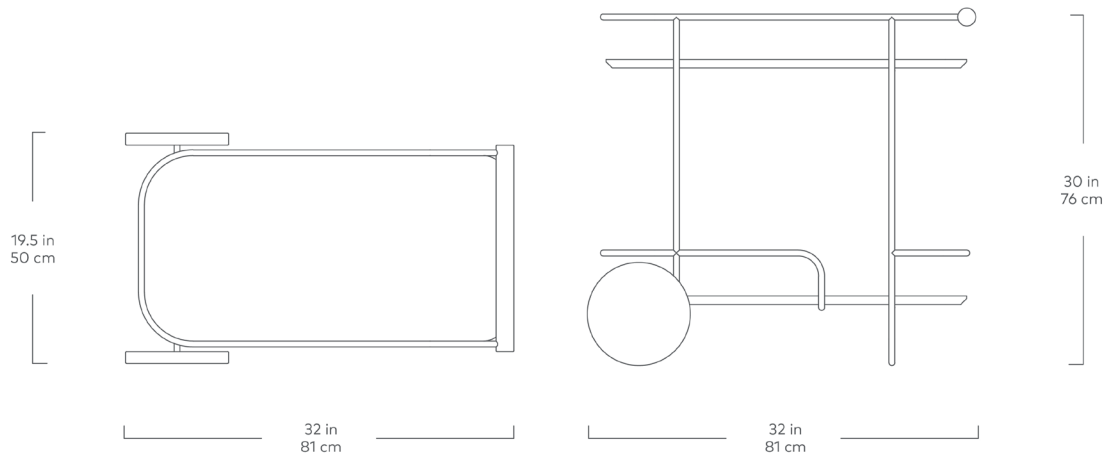

Arcade Bar Cart

- For strength and stability, shelves and wheels are a plywood core with real wood veneer.
- Two functional wheels for efficient mobility.
- Solid Ash bar cart handle is 100% FSC®-Certified in support of responsible forest management (FSC® 092551).
- Powder-coated curved frame is bench-made from solid, round steel.
- Plastic bumpers on metal portion of base to prevent floor damage.

Gus*